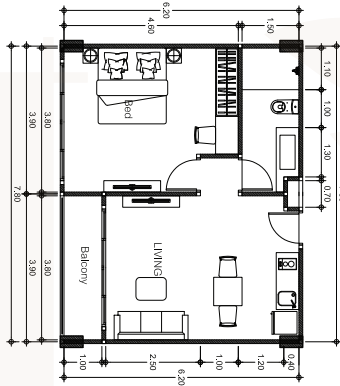

UTOPIA CENTRAL, THE 1 AND 2 BEDROOMED CONDOMINIUMS MAKE FOR AN ATTRACTIVE INVESTMENT. APRIL 2020 WAS COMPLETION OF 405 UNITS OF 24 – 53 SQM, WITH FLOOR-TO-CEILING WINDOWS REVEALING MOUNTAIN AND CITY VIEWS, TWO POOLS, A SPA, GYM, RESTAURANT & BAR AND CONFERENCE ROOM. IT IS UTOPIA'S BUDGET PROJECT, CATERING FOR FIRST-TIME INVESTORS IN PHUKET WHO VALUE CONVENIENCE, PROXIMITY TO SHOPPING MALLS AND OUTDOOR LEISURE.

STARTING PRICE FROM 2.55 M.THB

ROOM TYPE

TYPE A : URBAN STUDIO

• TYPE A 24 SQM

TYPE B : URBAN DELUXE

• TYPE B 33 SQM

TYPE C : URBAN ONE BEDROOM SUITE

• TYPE C 48 SQM