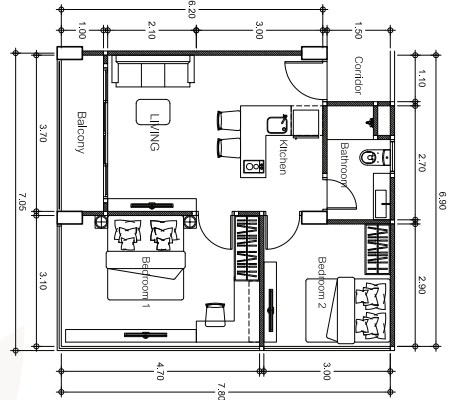

UTOPIA CENTRAL, THE 1 AND 2 BEDROOMED CONDOMINIUMS MAKE FOR AN ATTRACTIVE INVESTMENT. APRIL 2020 WAS COMPLETION OF 405 UNITS OF 24 – 53 SQM, WITH FLOOR-TO-CEILING WINDOWS REVEALING MOUNTAIN AND CITY VIEWS, TWO POOLS, A SPA, GYM, RESTAURANT & BAR AND CONFERENCE ROOM. IT IS UTOPIA'S BUDGET PROJECT, CATERING FOR FIRST-TIME INVESTORS IN PHUKET WHO VALUE CONVENIENCE, PROXIMITY TO SHOPPING MALLS AND OUTDOOR LEISURE.

STARTING PRICE FROM 2.55 M.THB

ROOM TYPE

TYPE A : URBAN STUDIO

• TYPE A 24 SQM

TYPE B : URBAN DELUXE

• TYPE B 33 SQM

TYPE C : URBAN ONE BEDROOM SUITE

• TYPE C 48 SQM

TYPE D : URBAN TWO BEDROOMS SUITE

• TYPE D 53 SQM

MASTER PLAN

- 01 PHUKET INTERNATIONAL AIRPORT
- 02 THALANG HOSPITAL
- 03 TESCO LOTUS THALANG
- 04 MAKRO THALANG
- 05 HOME PRO THALANG
- 06 ROBIBSON (CENTRAL)
- 07 BLUE TREE PHUKET
- 08 7-ELEVEN
- 09 PHUKET ATV TOUR
- 10 PHUKET AIRPARK
- 11 PHUKET ELEPHANT SANCTUARY
- 12 ROYAL PHUKET MARINA
- 13 BRITISH INTERNATIONAL SCHOOL
- 14 BAAN & BEYOND
- 15 CENTRAL FESTIVAL
- 16 CENTRAL FLORESTA
- 17 WICHI POLICE STATION
- 18 HEADSTART SCHOOL
- 19 MAKRO
- 20 PRINCE OF SONGKLA UNIVERSITY
- 21 BIG BUDDA
- 22 PHROM THEP CAPE
- 23 KATA BEACH
- 24 KARON BEACH
- 25 PATONG BEACH