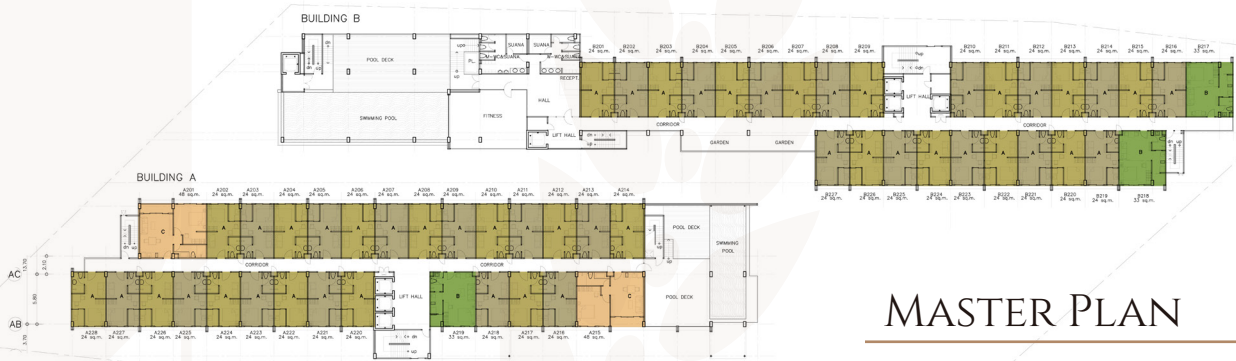

UTOPIA CENTRAL, THE 1 AND 2 BEDROOMED CONDOMINIUMS MAKE FOR AN ATTRACTIVE INVESTMENT. APRIL 2020 WAS COMPLETION OF 405 UNITS OF 24 – 53 SQM, WITH FLOOR-TO-CEILING WINDOWS REVEALING MOUNTAIN AND CITY VIEWS, TWO POOLS, A SPA, GYM, RESTAURANT & BAR AND CONFERENCE ROOM. IT IS UTOPIA'S BUDGET PROJECT, CATERING FOR FIRST-TIME INVESTORS IN PHUKET WHO VALUE CONVENIENCE, PROXIMITY TO SHOPPING MALLS AND OUTDOOR LEISURE.

STARTING PRICE FROM 2.55 M.THB

ROOM TYPE

TYPE A : URBAN STUDIO

• TYPE A 24 SQM

TYPE B : URBAN DELUXE

• TYPE B 33 SQM

TYPE C : URBAN ONE BEDROOM SUITE

• TYPE C 48 SQM

TYPE D : URBAN TWO BEDROOMS SUITE

• TYPE D 53 SQM

MASTER PLAN

- 01 PHUKET INTERNATIONAL AIRPORT
- 02 THALANG HOSPITAL
- 03 TESCO LOTUS THALANG
- 04 MAKRO THALANG
- 05 HOME PRO THALANG
- 06 ROBIBSON (CENTRAL)
- 07 BLUE TREE PHUKET
- 08 7-ELEVEN
- 09 PHUKET ATV TOUR
- 10 PHUKET AIRPARK
- 11 PHUKET ELEPHANT SANCTUARY
- 12 ROYAL PHUKET MARINA
- 13 BRITISH INTERNATIONAL SCHOOL
- 14 BAAN & BEYOND
- 15 CENTRAL FESTIVAL
- 16 CENTRAL FLORESTA
- 17 WICHI POLICE STATION
- 18 HEADSTART SCHOOL
- 19 MAKRO
- 20 PRINCE OF SONGKLA UNIVERSITY
- 21 BIG BUDDA
- 22 PHROM THEP CAPE
- 23 KATA BEACH
- 24 KARON BEACH
- 25 PATONG BEACH