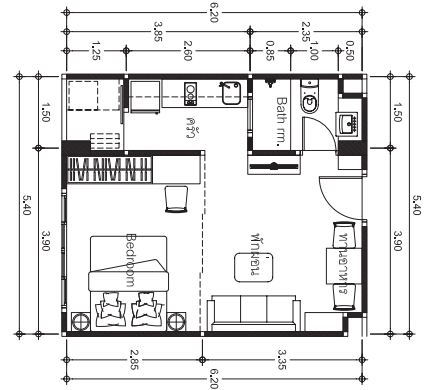

UTOPIA CENTRAL, THE 1 AND 2 BEDROOMED CONDOMINIUMS MAKE FOR AN ATTRACTIVE INVESTMENT. APRIL 2020 WAS COMPLETION OF 405 UNITS OF 24 – 53 SQM, WITH FLOOR-TO-CEILING WINDOWS REVEALING MOUNTAIN AND CITY VIEWS, TWO POOLS, A SPA, GYM, RESTAURANT & BAR AND CONFERENCE ROOM. IT IS UTOPIA'S BUDGET PROJECT, CATERING FOR FIRST-TIME INVESTORS IN PHUKET WHO VALUE CONVENIENCE, PROXIMITY TO SHOPPING MALLS AND OUTDOOR LEISURE.

STARTING PRICE FROM 2.55 M.THB

ROOM TYPE

TYPE A : URBAN STUDIO

• TYPE A 24 SQM

TYPE B : URBAN DELUXE

• TYPE B 33 SQM

TYPE C : URBAN ONE BEDROOM SUITE

• TYPE C 48 SQM