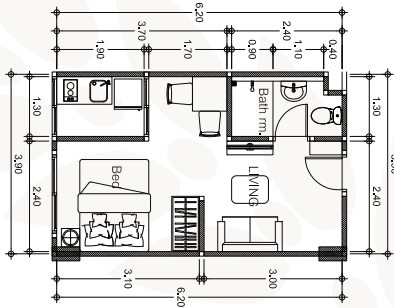

UTOPIA CENTRAL, THE 1 AND 2 BEDROOMED CONDOMINIUMS MAKE FOR AN ATTRACTIVE INVESTMENT. APRIL 2020 WAS COMPLETION OF 405 UNITS OF 24 – 53 SQM, WITH FLOOR-TO-CEILING WINDOWS REVEALING MOUNTAIN AND CITY VIEWS, TWO POOLS, A SPA, GYM, RESTAURANT & BAR AND CONFERENCE ROOM. IT IS UTOPIA'S BUDGET PROJECT, CATERING FOR FIRST-TIME INVESTORS IN PHUKET WHO VALUE CONVENIENCE, PROXIMITY TO SHOPPING MALLS AND OUTDOOR LEISURE.

STARTING PRICE FROM 2.55 M.THB

ROOM TYPE

TYPE A : URBAN STUDIO

• TYPE A 24 SQM

TYPE B : URBAN DELUXE

• TYPE B 33 SQM

TYPE C : URBAN ONE BEDROOM SUITE

• TYPE C 48 SQM